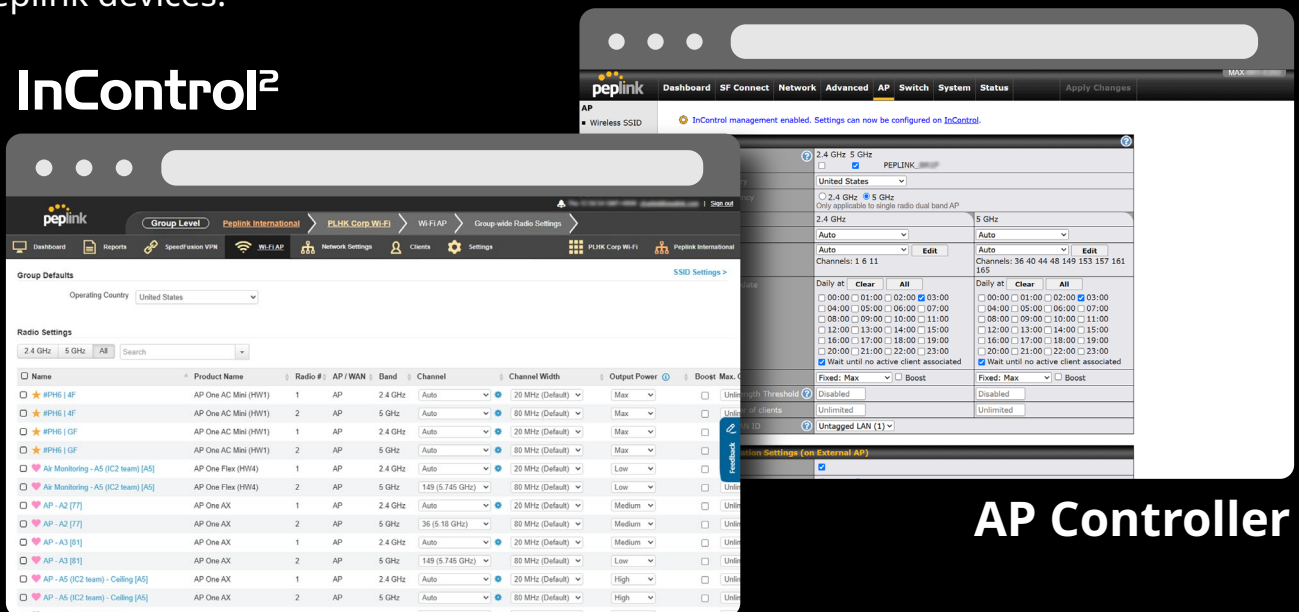

Dual 10G Ethernet Ports

Unlock the full potential of Wi-Fi 7 with 10G backhaul. The additional port bridges remote switches and wired devices with full line-rate performance, addressing the needs of demanding enterprise environments.

Customizable Captive Portal

Personalize guest access with branded, flexible, and easy-to-deploy login pages, offering multiple sign-in options and enabling time and usage controls for effective network management.

Manage on Your Terms

Manage Wi-Fi networks with the router's built-in AP Controller for full local control, or via InControl for a more unified experience across all your Peplink devices.

InControl²

AP Controller