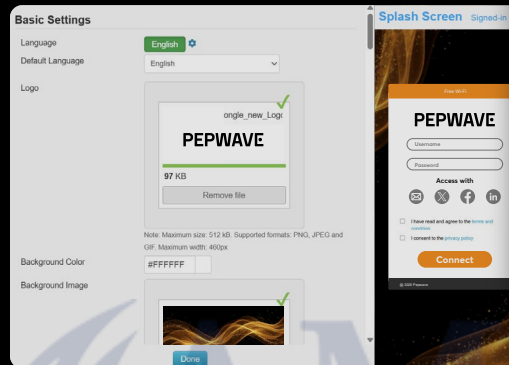

Customizable Captive Portal

Personalize guest access with branded, flexible, and easy-to-deploy login pages, offering multiple sign-in options and enabling time and usage controls for effective network management.