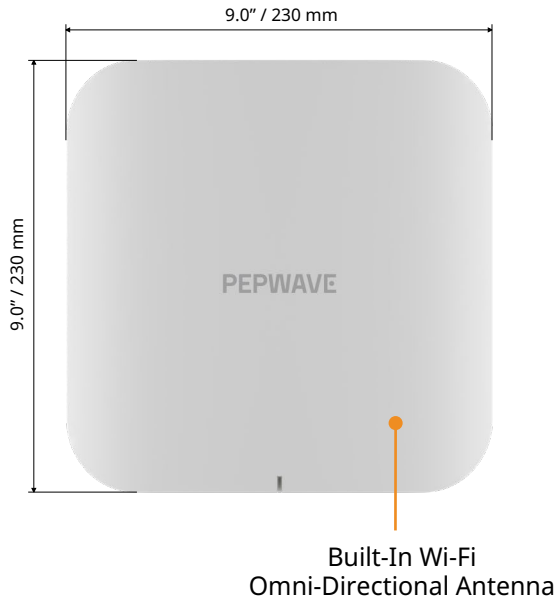

Specifications

Ethernet Ports	2x 10G Multi-Gig Ethernet RJ45	Power Input	802.3bt PoE++ ² DC Jack: 12V 4A DC ²
Wi-Fi Standard	Simultaneous Tri-Band (2.4GHz/5GHz/6GHz) ¹ Wi-Fi 7 4X4 MIMO	Power Consumption	37W (nominal) / 39W (max.)
Data Rates	2.4 GHz: up to 1374 Mbps 5 GHz: up to 5,755 Mbps 6 GHz: Up to 11,511 Mbps	Operating Temperature	32°F - 104°F 0°C - 40°C
Channel Width	20/40/80/160/320 MHz	Warranty	1-Year Limited Warranty
Recommended Clients per Radio	512	Network	Bridge Mode Router (NAT) Mode Mesh Wireless Distribution System (WDS) Support for PPPoE, Static IP, DHCP Management VLAN Spanning Tree Protocol
Multiple SSIDs	16	Radio	Multiple SSID Auto Channel Selection Transmit Power Adjustment Neighbor AP Detection
Transmit Power	2.4GHz: 25dBm 5GHz: 25dBm 6GHz: 19dBm	AP Security	Open (No Encryption): 2.4GHz / 5GHz Enhanced Open (OWE): 2.4GHz / 5GHz / 6GHz WPA3 – Personal: 2.4GHz / 5GHz / 6GHz WPA3 – Enterprise: 2.4GHz / 5GHz / 6GHz WPA2/WPA3 – Personal: 2.4GHz / 5GHz WPA2 – Personal: 2.4GHz / 5GHz WPA2 – Enterprise: 2.4GHz / 5GHz WPA/WPA2 – Personal: 2.4GHz / 5GHz WPA/WPA2 – Enterprise: 2.4GHz / 5GHz
Antenna	Built-In Omni Antenna	Device Management	Web Administrative Interface InControl Cloud Management Peplink AP Controller SNMP v1, v2c and v3
Antenna Gain	4x 4.6 dBi for 2.4 GHz 4x 5.3 dBi for 5 GHz 4x 4.9dBi for 6 GHz		
Enclosure	Indoor Plastic		
Dimensions	9.1 x 9.1 x 1.6 inches 230 x 230 x 39.5 mm		
Weight	2.8 pounds / 1.27 kg		