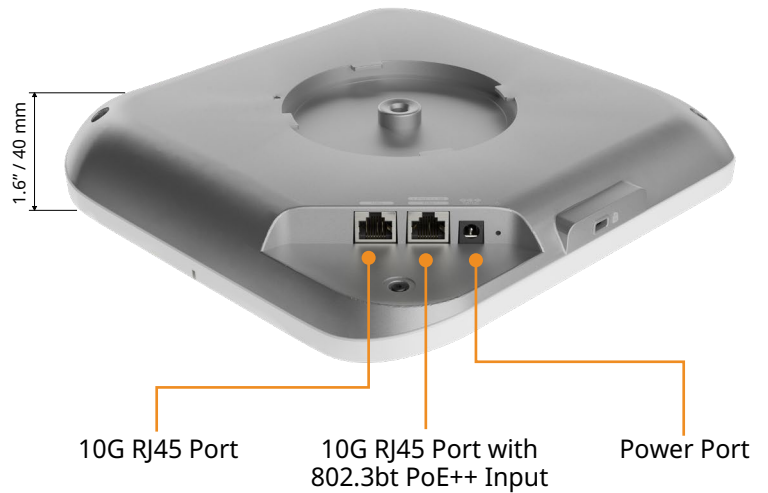

Specifications

Ethernet Ports	2x 10G Multi-Gig Ethernet RJ45	Power Input	802.3bt PoE++ ² DC Jack: 12V 4A DC ²
Wi-Fi Standard	Simultaneous Tri-Band (2.4GHz/5GHz/6GHz) ¹ Wi-Fi 7 4X4 MIMO	Power Consumption	37W (nominal) / 39W (max.)
Data Rates	2.4 GHz: up to 1374 Mbps 5 GHz: up to 5,755 Mbps 6 GHz: Up to 11,511 Mbps	Operating Temperature	32°F - 104°F 0°C - 40°C
Channel Width	20/40/80/160/320 MHz	Warranty	1-Year Limited Warranty
Recommended Clients per Radio	512	Network	Bridge Mode Router (NAT) Mode Mesh Wireless Distribution System (WDS) Support for PPPoE, Static IP, DHCP Management VLAN Spanning Tree Protocol
Multiple SSIDs	16	Radio	Multiple SSID Auto Channel Selection Transmit Power Adjustment Neighbor AP Detection
Transmit Power	2.4GHz: 25dBm 5GHz: 25dBm 6GHz: 19dBm	AP Security	Open (No Encryption): 2.4GHz / 5GHz Enhanced Open (OWE): 2.4GHz / 5GHz / 6GHz WPA3 – Personal: 2.4GHz / 5GHz / 6GHz WPA3 – Enterprise: 2.4GHz / 5GHz / 6GHz WPA2/WPA3 – Personal: 2.4GHz / 5GHz WPA2 – Personal: 2.4GHz / 5GHz WPA2 – Enterprise: 2.4GHz / 5GHz WPA/WPA2 – Personal: 2.4GHz / 5GHz WPA/WPA2 – Enterprise: 2.4GHz / 5GHz
Antenna	Built-In Omni Antenna	Device Management	Web Administrative Interface InControl Cloud Management Peplink AP Controller SNMP v1, v2c and v3
Antenna Gain	4x 4.6 dBi for 2.4 GHz 4x 5.3 dBi for 5 GHz 4x 4.9dBi for 6 GHz		
Enclosure	Indoor Plastic		
Dimensions	9.1 x 9.1 x 1.6 inches 230 x 230 x 39.5 mm		
Weight	2.8 pounds / 1.27 kg		

¹ Support for the 6 GHz band is provided solely in countries where local regulations permit its use.

² AC/DC adapter and PoE injector are not included.

Specifications are subject to change without notice.